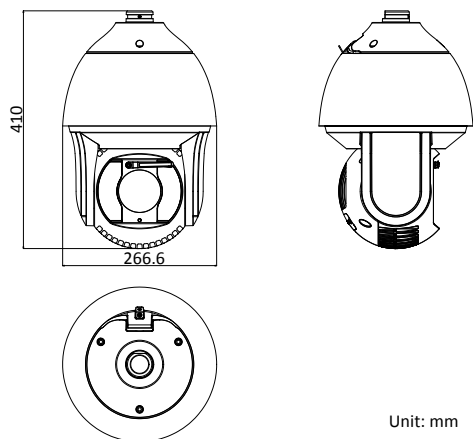

Order Model

DS-2DF8836IX-AEL(W), 24 VAC & Hi-PoE

Dimensions

Unit: mm

DRAFT