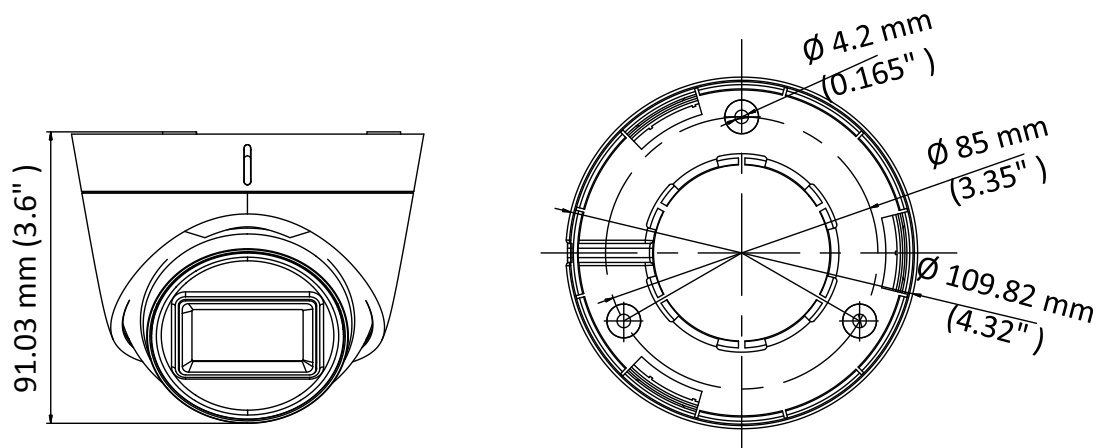

Order Models

DS-2CE78U1T-IT3F

Dimension