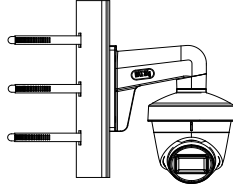

## Specification

<b>Camera</b>	
Image Sensor	8.29 megapixel progressive scan CMOS
Signal System	PAL/NTSC
Frame Rate	TVI: 8MP@12.5fps, 8MP@15fps, 5MP@20fps, 4MP@25fps, 4MP@30fps, 2MP@25fps, 2MP@30fps CVI: 8MP@12.5fps, 8MP@15fps AHD: 8M@12.5fps, 8M@15fps CVBS: 960H P/N
Resolution	3840 (H) × 2160 (V)
Min. Illumination	Color: 0.01 Lux@(F1.2, AGC ON), 0 Lux with IR
Shutter Time	PAL: 1/12.5 s to 1/50,000 s NTSC: 1/15 s to 1/50,000 s
Lens	2.8 mm, 3.6 mm, 6 mm, 8 mm, 12 mm fixed lens
Horizontal Field of View	102.2° (2.8 mm), 79° (3.6 mm), 50.8° (6 mm), 37.73° (8 mm), 23.96° (12 mm)
Lens Mount	M16
Day & Night	IR cut filter
Angle Adjustment (Bracket)	Pan: 0° to 360°, Tilt:0° to 75°, Rotate: 0° to 360°
Synchronization	Internal synchronization
DWDR (Digital Wide Dynamic Range)	105 dB
<b>Menu</b>	
AGC	Yes
Day/Night Mode	Auto/Color/BW (Black and White)
White Balance	Auto/Manual
BLC (Backlight Compensation)	Yes
Language	English
Functions	Brightness, Sharpness, DNR, Mirror, Smart IR, HLC
<b>Interface</b>	
Video Output	1 HD analog output
Switch Button	TVI/AHD/CVI/CVBS
<b>General</b>	
Operating Conditions	-40 °C to 60 °C (-40 °F to 140 °F), humidity: 90% or less (non-condensation)
Power Supply	12 VDC ±25% <i>*You are recommended to use one power adapter to supply the power for one camera.</i>
Power Consumption	Max. 5.3 W
Protection Level	IP67
Material	Enclosure: Plastic Main body: Metal
IR Range	Up to 60 m
Communication	Up the coax, Protocol: HIKVISION-C (TVI output)
Dimensions	∅ 109.82 mm × 91.03 mm (∅ 4.32" × 3.6" )
Weight	Approx. 320 g (0.71 lb.)

**Order Models**

DS-2CE78U1T-IT3F

**Dimension**

**Accessory**

**DS-1272ZJ-110-TRS**  
Wall Mount

**DS-1275ZJ-SUS**  
Vertical Pole Mount

**DS-1276ZJ-SUS**  
Corner Mount

**DS-1281ZJ-S**  
Inclined Ceiling Mount