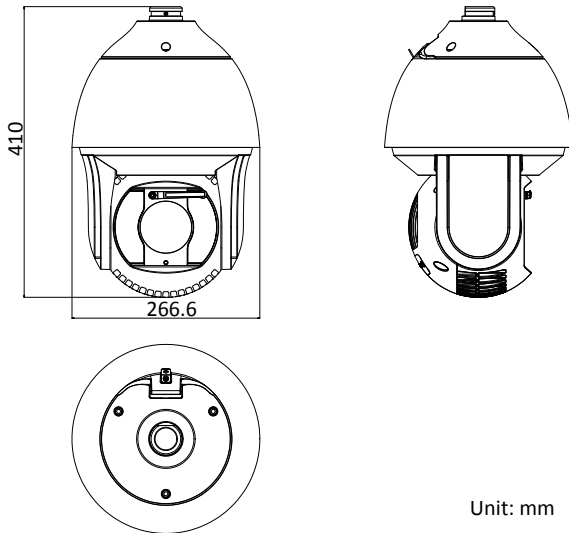

Order Model

DS-2DF8225IX-AEL, without wiper, 24 VAC & Hi-PoE

DS-2DF8225IX-AELW, with wiper, 24 VAC & Hi-PoE

Dimensions

Unit: mm