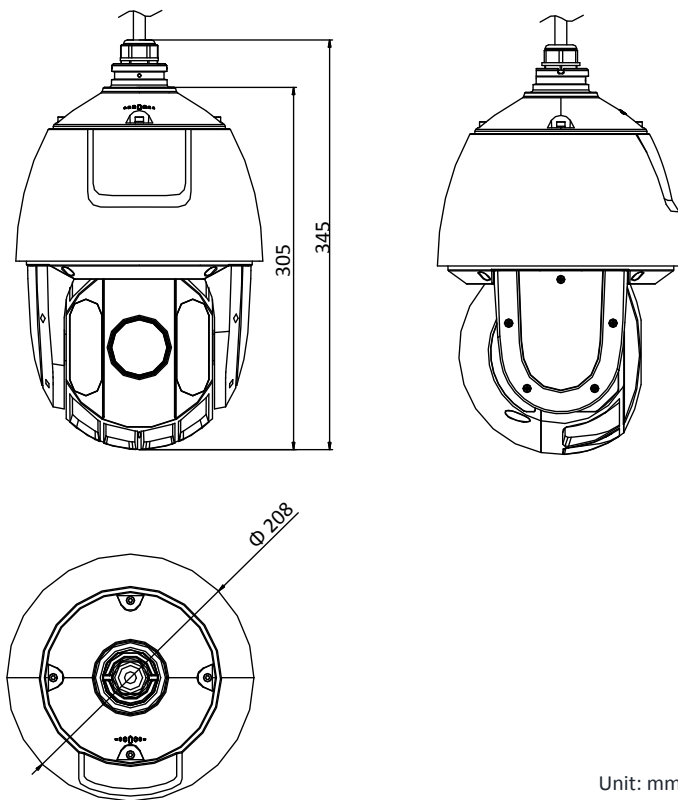

Available Model

DS-2DE5425IW-AE, 24 VAC & Hi-PoE

Dimensions

Unit: mm